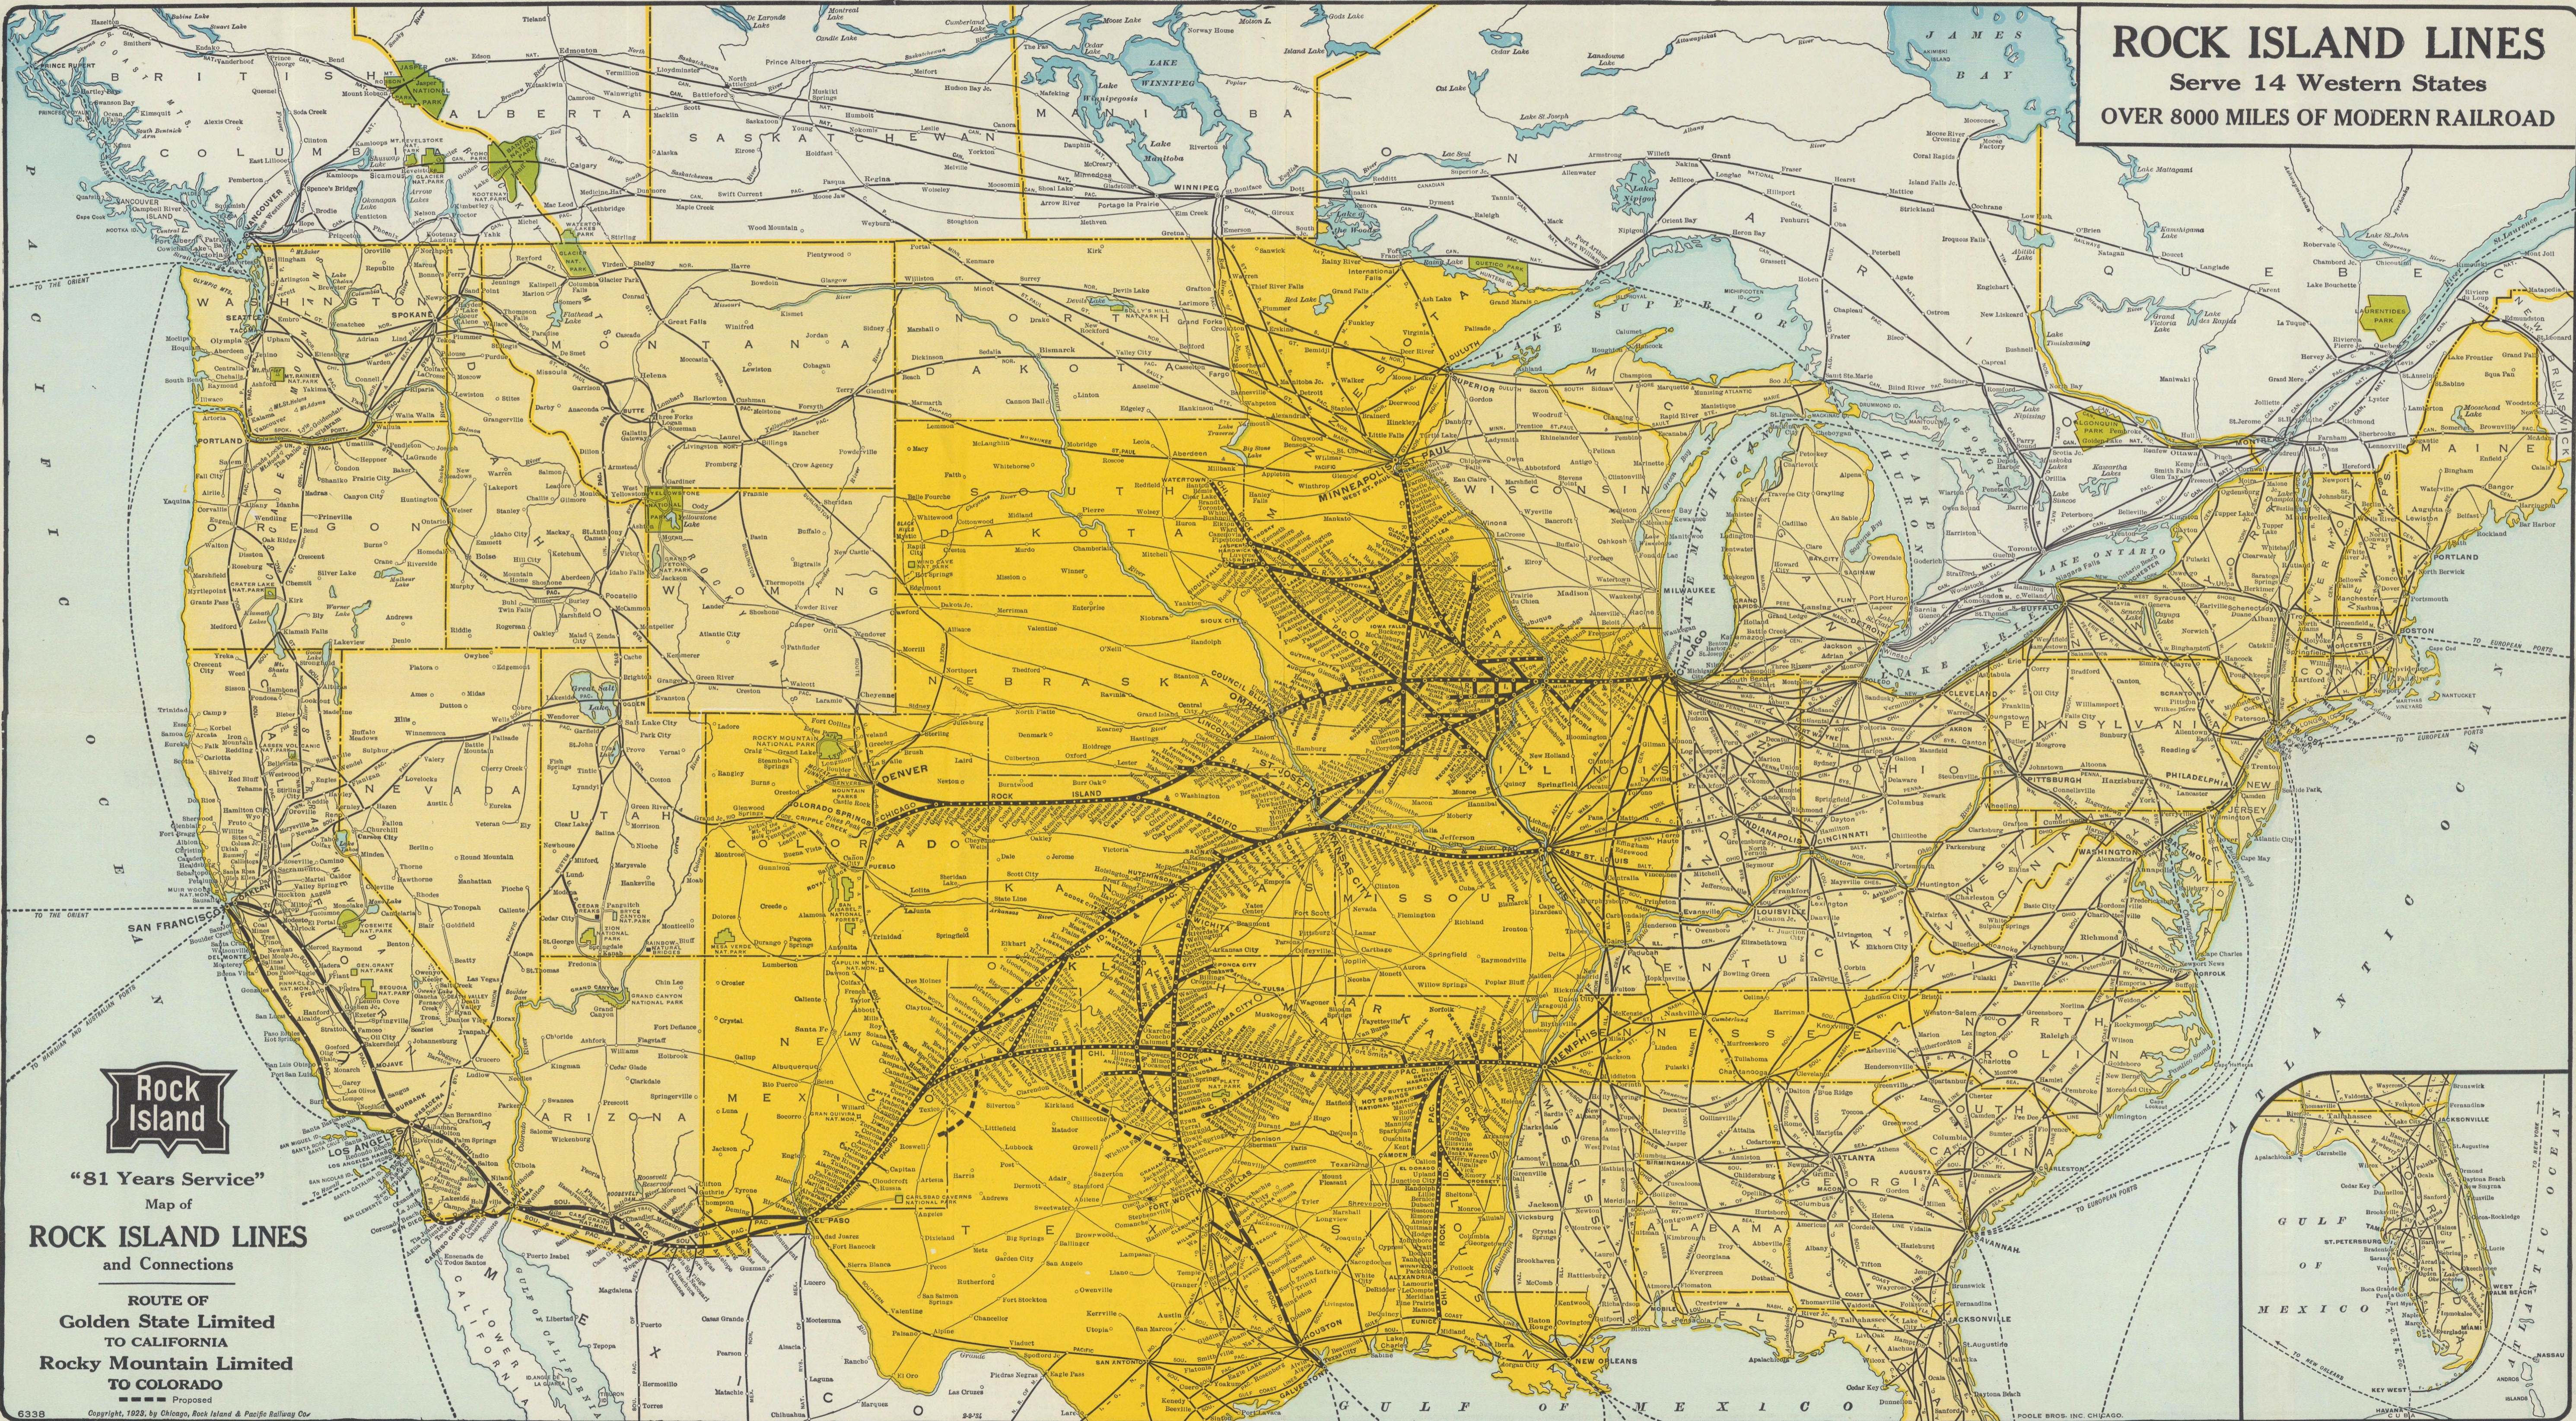

# ROCK ISLAND LINES

Serve 14 Western States  
OVER 8000 MILES OF MODERN RAILROAD

"81 Years Service"  
Map of  
**ROCK ISLAND LINES**  
and Connections

**ROUTE OF**  
**Golden State Limited**  
TO CALIFORNIA  
**Rocky Mountain Limited**  
TO COLORADO  
--- Proposed