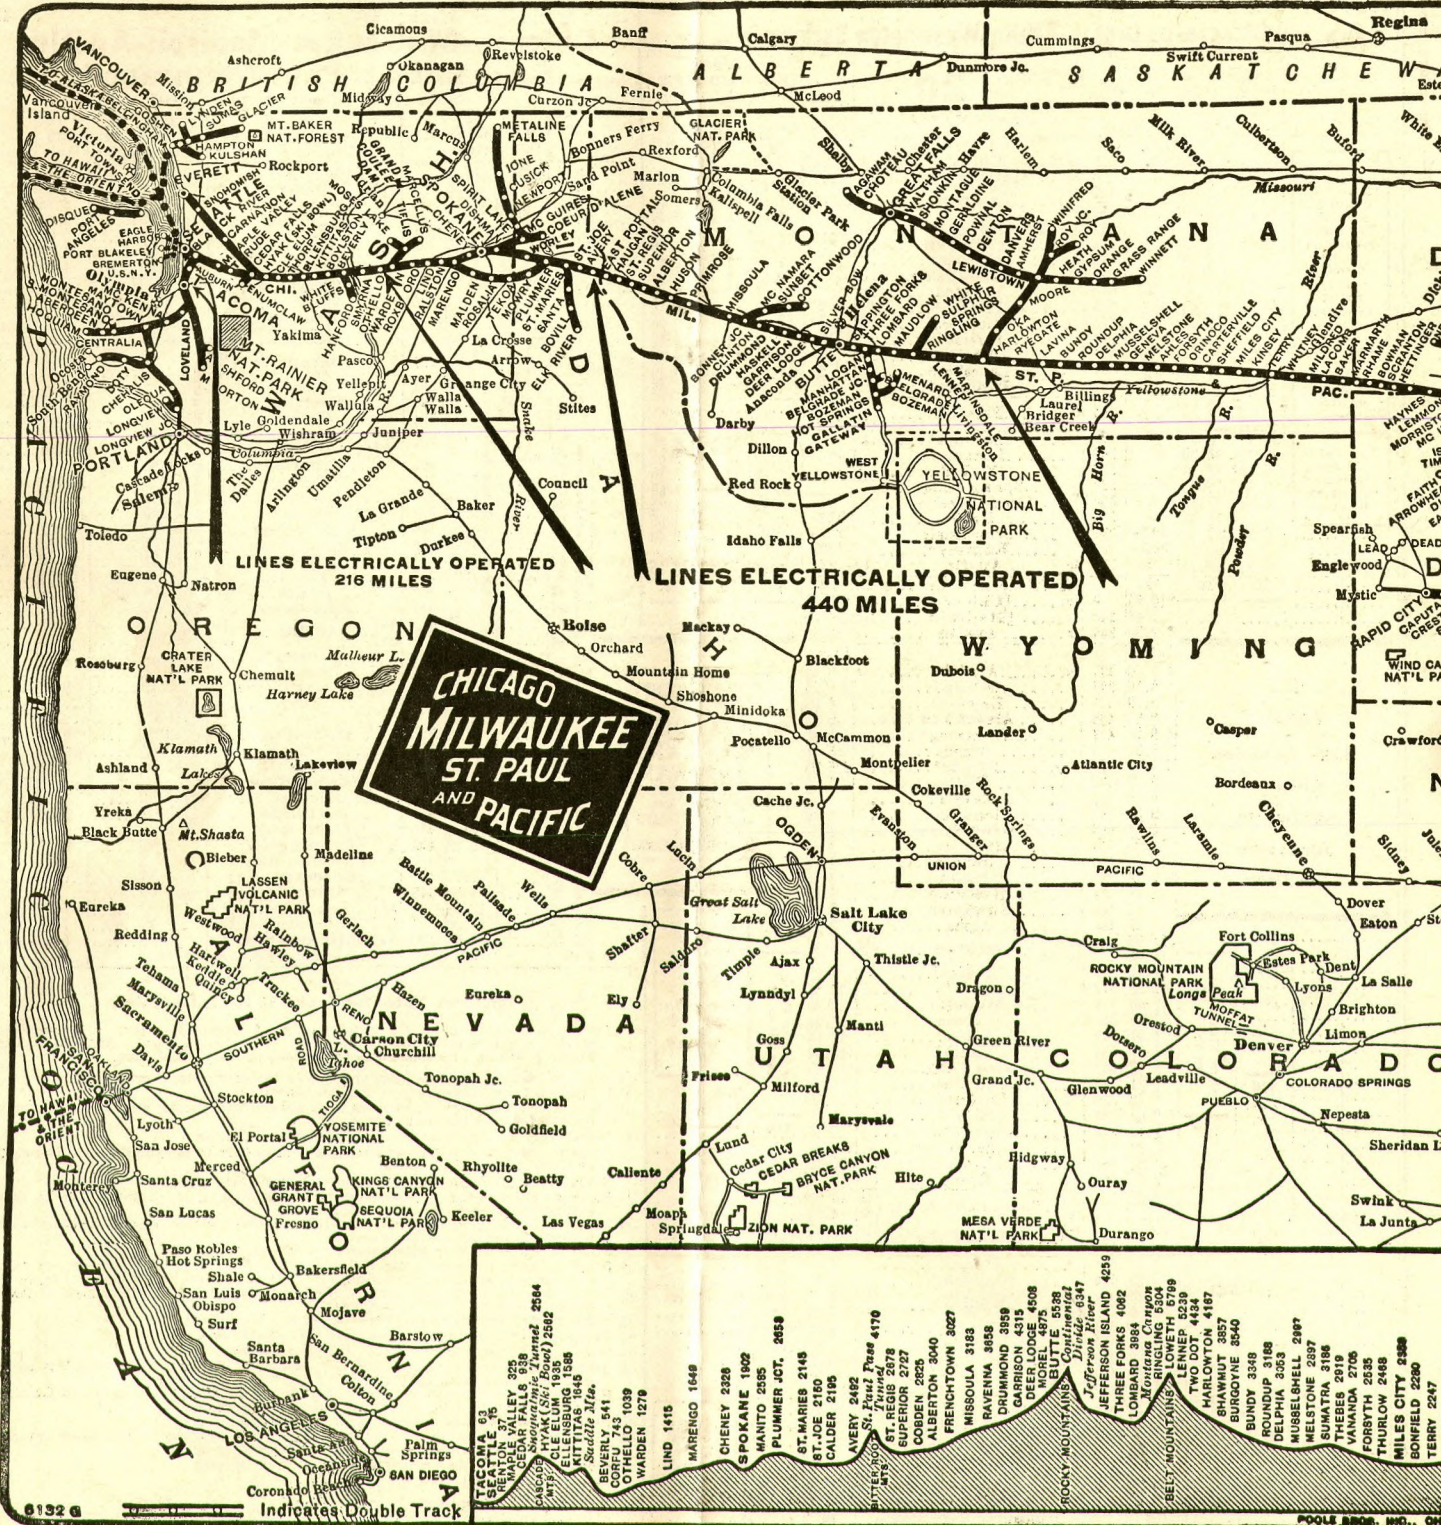

The ONLY Road Operating Over Its Own Rails All

The Milwaukee Road is a Vital Part