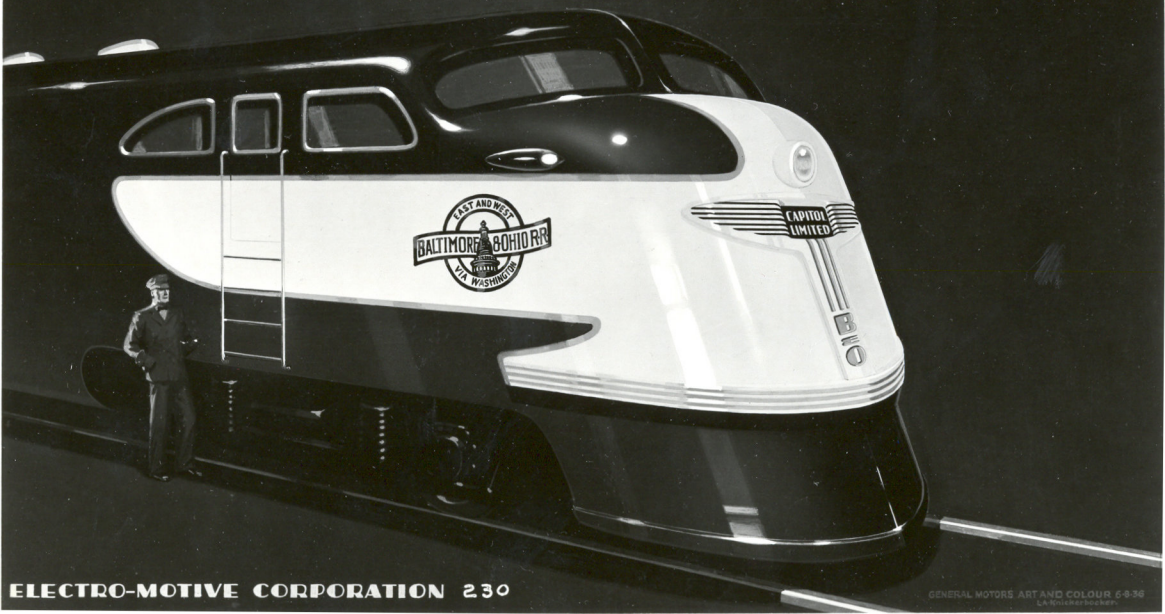

DIESEL

ELECTRO-MOTIVE CORPORATION 230