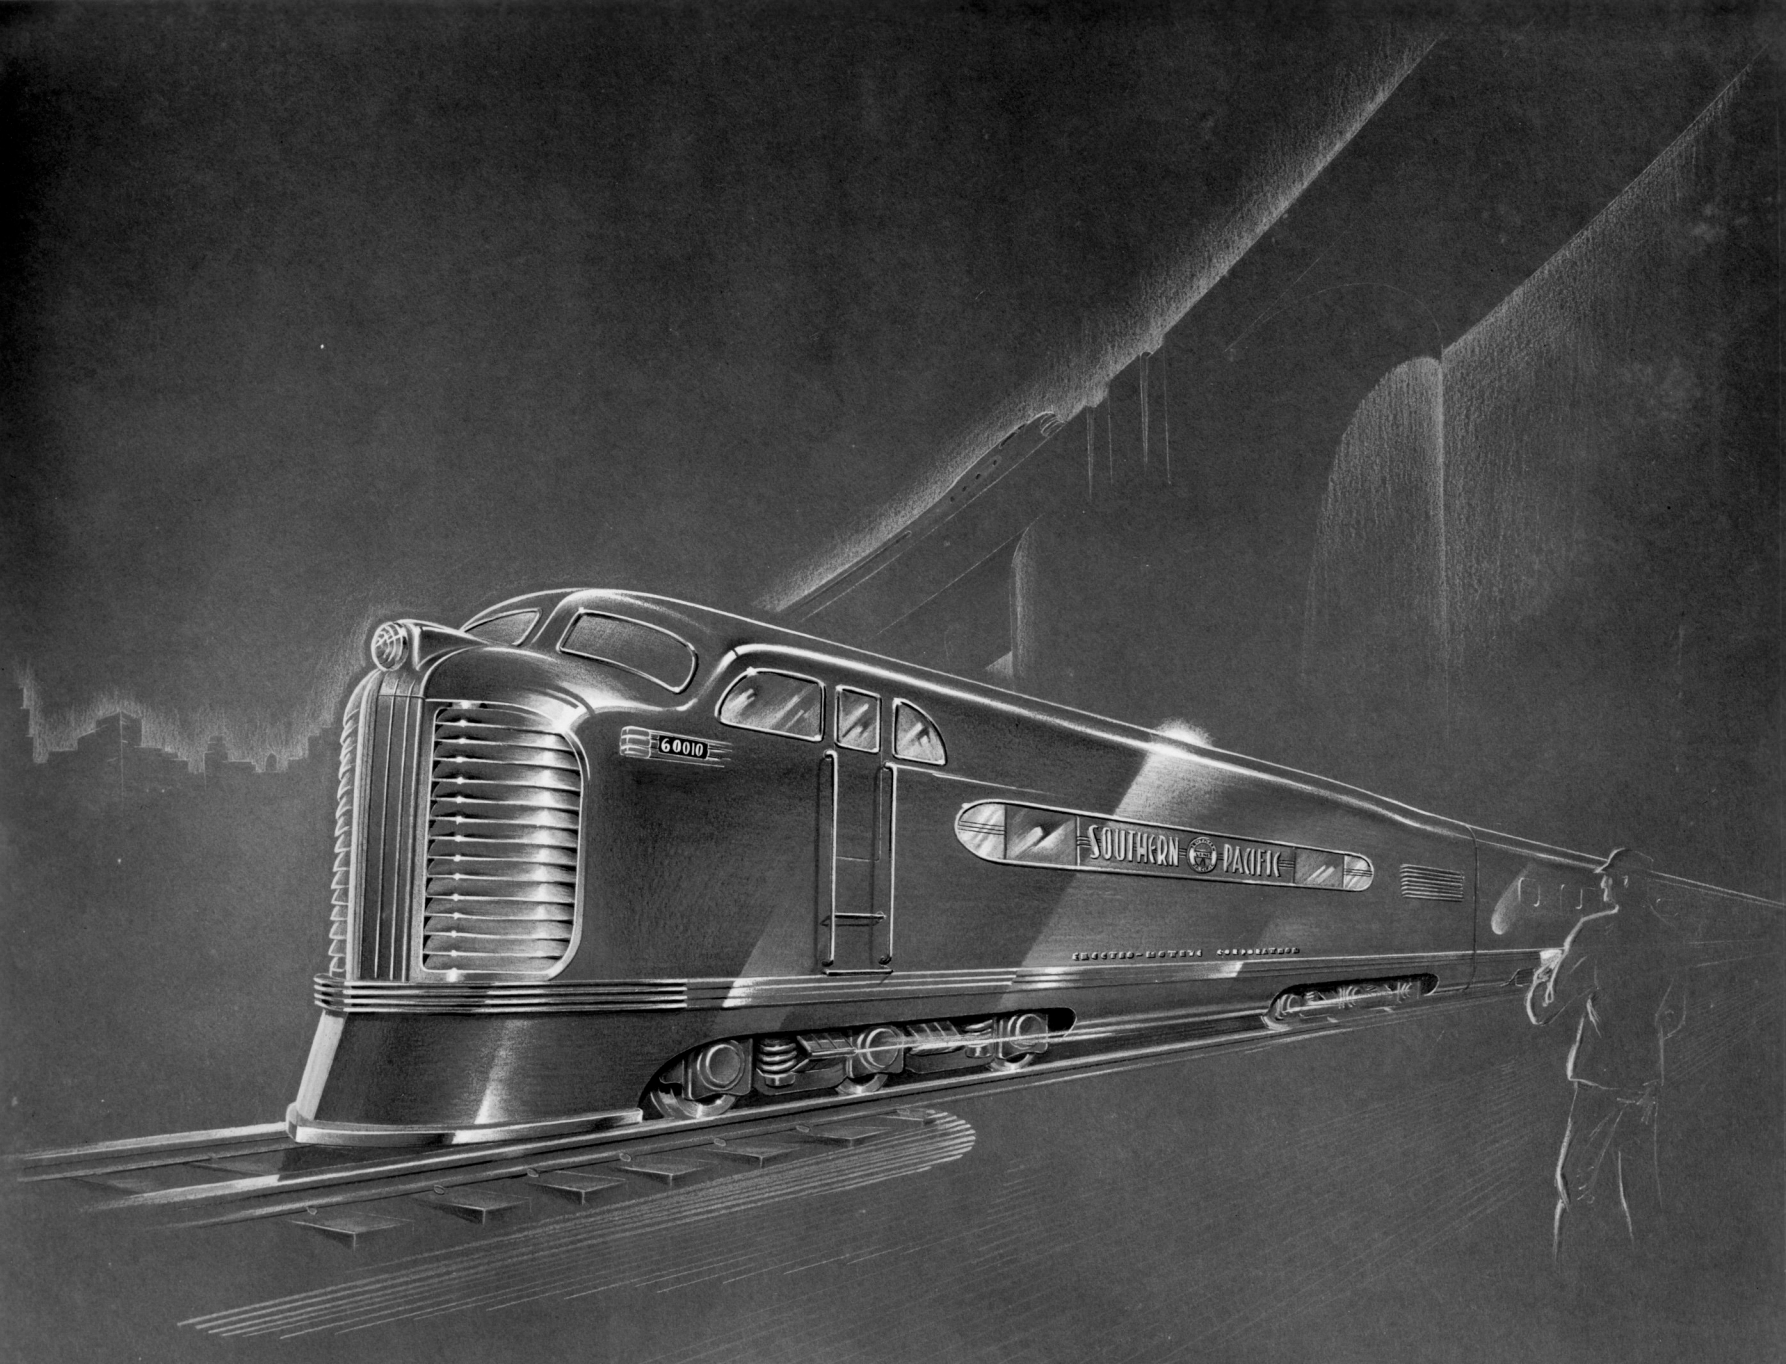

P. A. MEYER  
3-28-34

Color Suggestions  
for  
Santa Fe  
Winton Locomotive

60010

SOUTHERN PACIFIC

ELECTRO-DIESEL COMBUSTION

# DIESEL

ELECTRO-MOTIVE CORPORATION 230

GENERAL MOTORS ART AND COLOUR 6-9-36  
LA 301128-00000000

*Suggested treatment for  
Rock Island Electro-Motive diesel locomotive*

SANTA FE

Santa Fe Chief

SANTA FE

GENERAL MOTORS ART AND COLOUR - INDUSTRIAL DESIGN DEPT.  
L.A. HILCHERBOCKEN & 1933