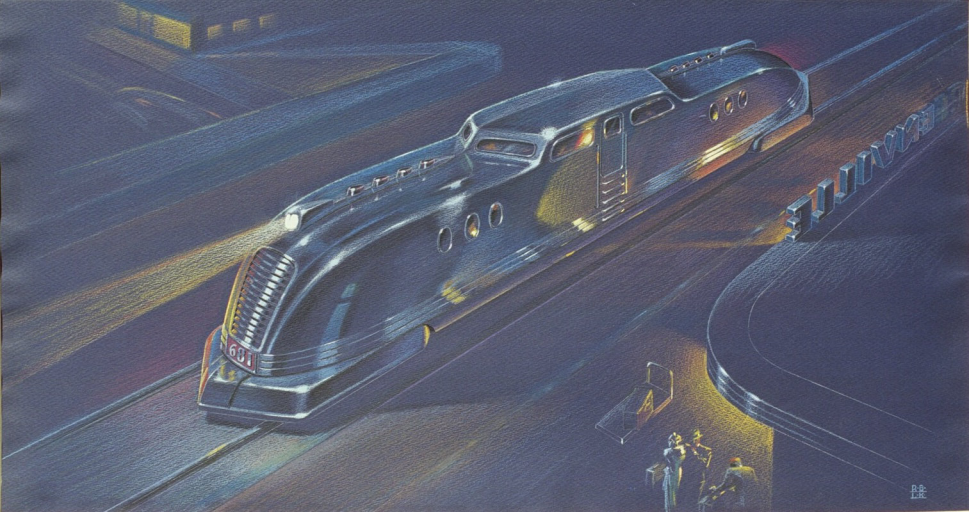

P. A. MEYER  
3-28-34

Color Suggestions  
for  
Santa Fe  
Winton Locomotive

60010

SOUTHERN PACIFIC

ELECTRO-DIESEL COMBUSTION

# DIESEL

ELECTRO-MOTIVE CORPORATION 230

GENERAL MOTORS ART AND COLOUR 6-9-36  
LA 301128-00000000

*Suggested treatment for  
Rock Island Electro-Motive diesel locomotive*

SANTA FE

Santa Fe Chief

SANTA FE

GENERAL MOTORS ART AND COLOUR - INDUSTRIAL DESIGN DEPT.  
L.A. HILCHERBOCKEN & 1933