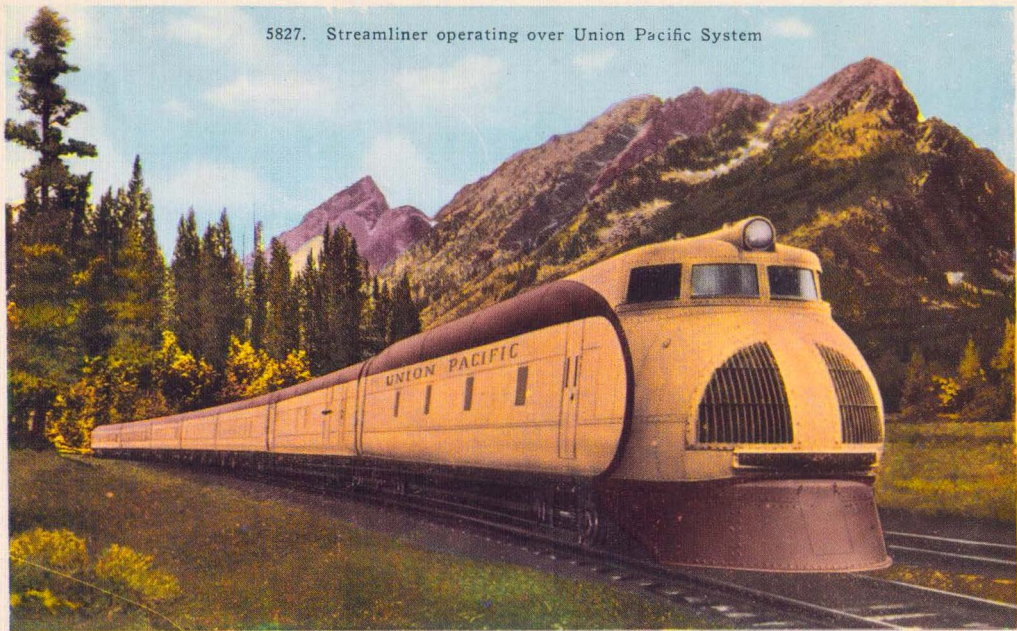

5827. Streamliner operating over Union Pacific System

Streamliner, "City of Los Angeles" operating over the Union Pacific, between Chicago and Los Angeles and Chicago and Portland, Oregon. The first Streamliner to be built of the Pullman type.