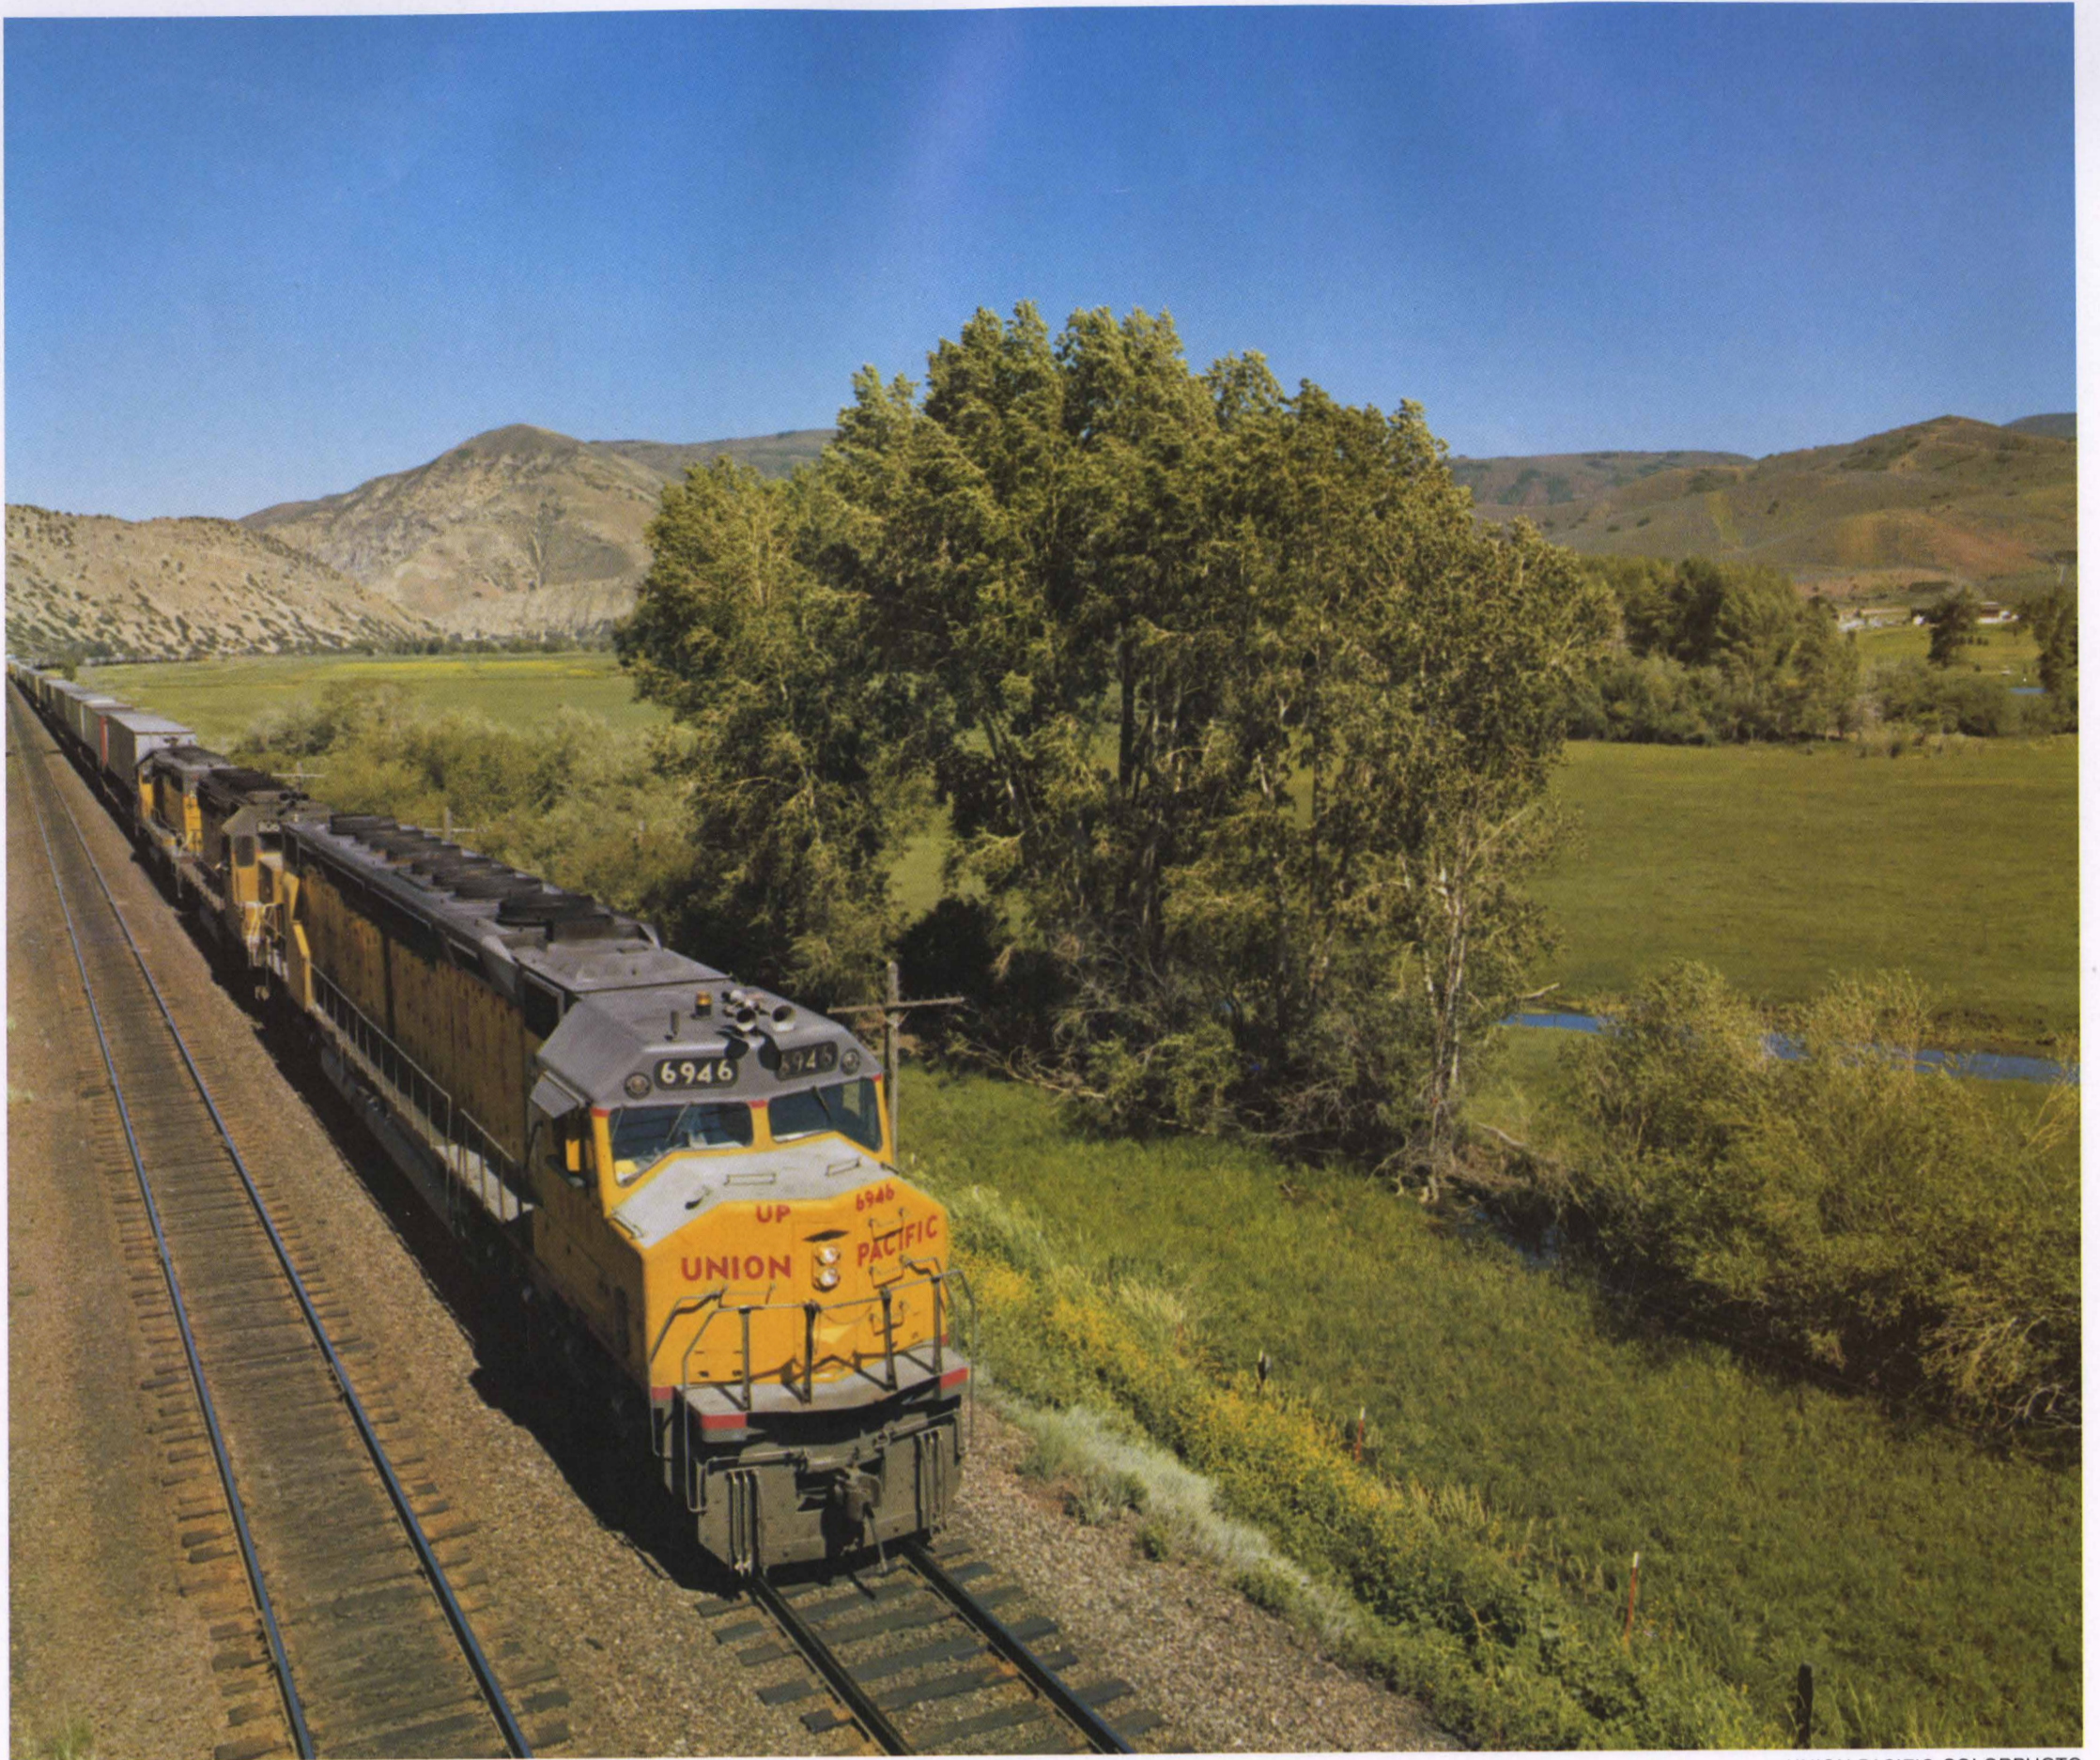

NEAR MORGAN, UTAH

UNION PACIFIC COLORPHOTO

UNION PACIFIC SYSTEM

Union Pacific Railroad
Missouri Pacific Railroad

SEPTEMBER 1985

SUN	MON	TUES	WED	THUR	FRI	SAT
1	2	3	4	5	6	7
8	9	10	11	12	13	14
15	16	17	18	19	20	21
22	23	24	25	26	27	28
29	30					

AUGUST 1985

S	M	T	W	T	F	S
				1	2	3
4	5	6	7	8	9	10
11	12	13	14	15	16	17
18	19	20	21	22	23	24
25	26	27	28	29	30	31

OCTOBER 1985

S	M	T	W	T	F	S
		1	2	3	4	5
6	7	8	9	10	11	12
13	14	15	16	17	18	19
20	21	22	23	24	25	26
27	28	29	30	31