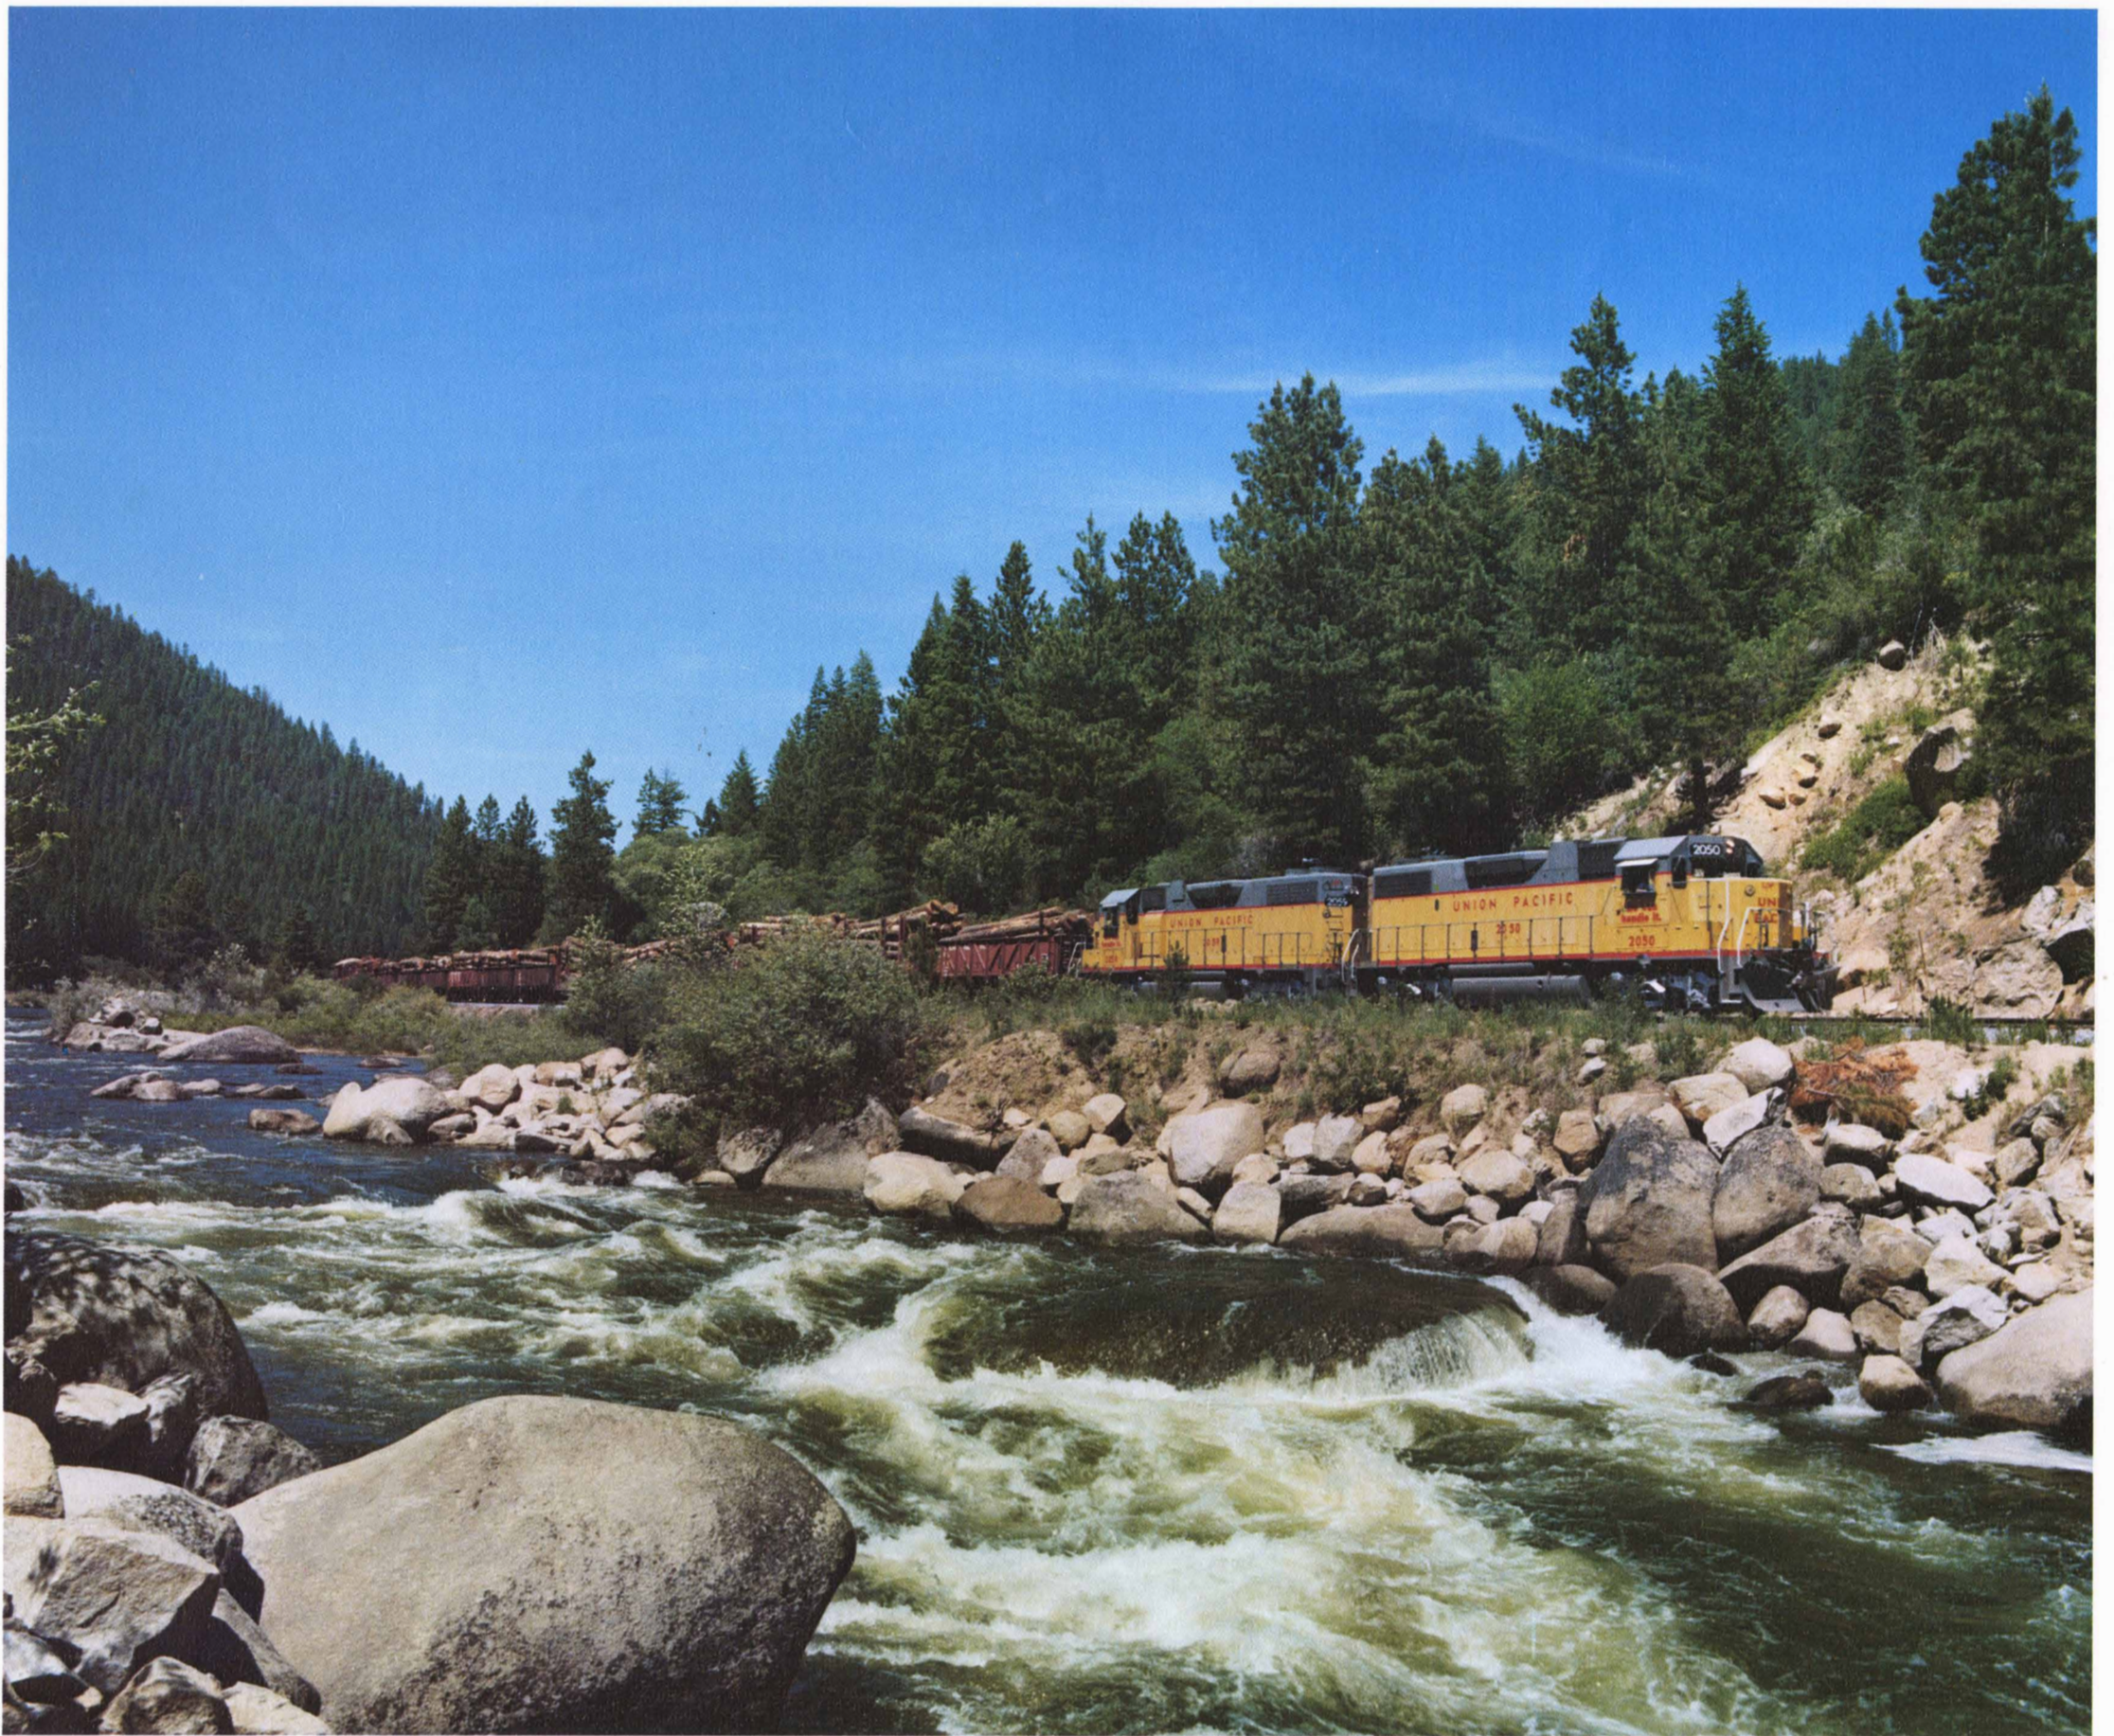

JUNE

S	M	T	W	T	F	S
	1	2	3	4	5	6
7	8	9	10	11	12	13
14	15	16	17	18	19	20
21	22	23	24	25	26	27
28	29	30				

PAYETTE RIVER NEAR CABARTON, IDAHO

UNION PACIFIC RAILROAD COLORPHOTO

UNION PACIFIC RAILROAD

JUNE 1981