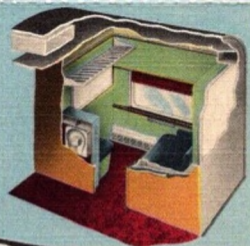

DAY

NIGHT

On the NEW SOUTHERN BELLE—Completely equipped Roomettes assure undisturbed travel day and night. Built by Pullman-Standard Car Mfg. Co.

THE *Southern Belle*  
STREAMLINED HOSPITALITY

Travel Perfection between Kansas City and Five  
Gulf Ports—New Orleans, Baton Rouge and Lake  
Charles, La.; Port Arthur and Beaumont, Tex.

PLACE  
STAMP  
HERE

***POST CARD***