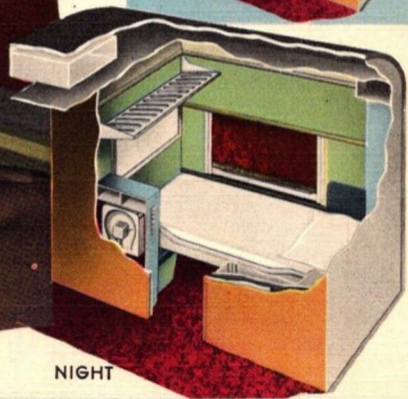

DAY

NIGHT

On the NEW SOUTHERN BELLE—Completely equipped Roomettes assure undisturbed travel day and night. Built by Pullman-Standard Car Mfg. Co.

THE *Southern Belle*  
STREAMLINED HOSPITALITY

Travel Perfection between Kansas City and Five  
Gulf Ports—New Orleans, Baton Rouge and Lake  
Charles, La.; Port Arthur and Beaumont, Tex.

PLACE  
STAMP  
HERE

***POST CARD***