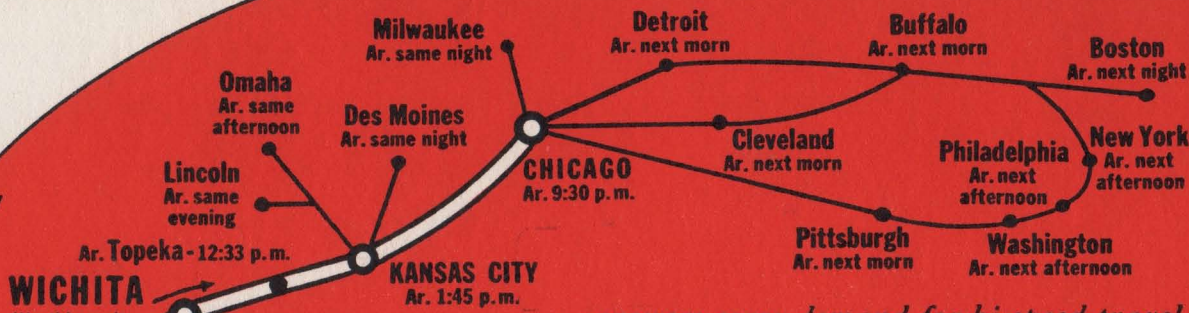

**HOW FAR
HOW FAST?**
the answer

--answers every demand for hi-speed travel
Santa Fe's Streamlined "CHICAGOAN"
 daily NO-EXTRA-FARE service between Wichita and Chicago
 with southbound service to and from Okla. City-Ft. Worth-Dallas