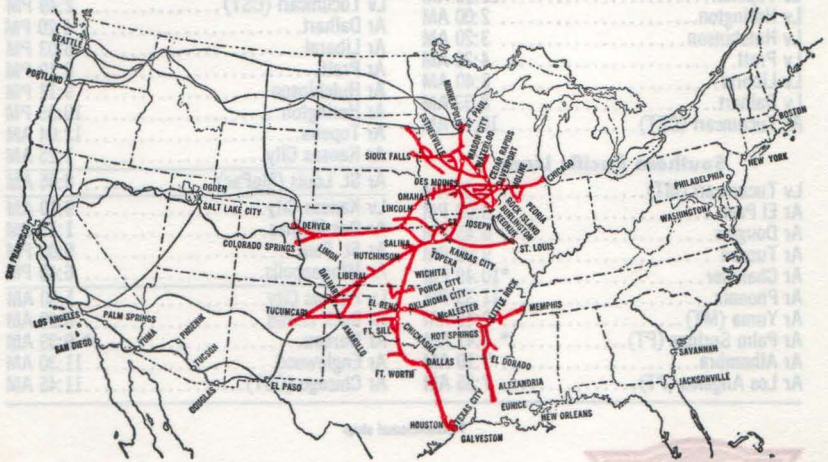

# Rock Island ROCKET Fleet

—for America When It Travels

These flashing, smooth-rolling streamliners serve the important industrial and commercial centers and vacation playgrounds of the Midwest and West:

- PEORIA ROCKET** . . . . . Chicago-Peoria
- DES MOINES ROCKET** . . . . . Chicago-Des Moines
- CORN BELT ROCKET** . . . . . Chicago-Omaha
- ROCKY MOUNTAIN ROCKET** . . . . . Chicago-Denver-Colorado Springs
- TWIN STAR ROCKET** . . . . . Minneapolis-St. Paul-Kansas City-Houston
- TEXAS ROCKET** . . . . . Kansas City-Fort Worth
- ZEPHYR ROCKET** . . . . . Minneapolis-St. Paul-St. Louis
- . . . also the **GOLDEN STATE** . (extra fare) Chicago-Kansas City-El Paso-Tucson-Phoenix-Los Angeles

#### Southern Pacific Lines

Lv Los Angeles (PT)	1:30 PM
Lv Alhambra	1:50 PM
Lv Palm Springs (PT)	* 3:56 PM
Lv Yuma (MT)	7:35 PM
Lv Phoenix	10:35 PM
Lv Chandler	*11:09 PM
Lv Tucson	12:50 AM
Lv Douglas	3:30 AM
Lv El Paso	7:20 AM
Ar Tucumcari (MT)	1:43 PM

#### Rock Island Lines

Lv Tucumcari (CST)	2:49 PM
Ar Dalhart	4:20 PM
Ar Liberal	6:03 PM
Ar Pratt	8:10 PM
Ar Hutchinson	9:12 PM
Ar Herington	10:35 PM
Ar Topeka	12:04 AM
Ar Kansas City	1:25 AM
Ar St. Louis (MoPac)	8:05 AM
Lv Kansas City	9:10 AM
Ar Des Moines	1:15 PM
Ar St. Paul	6:00 PM
Ar Minneapolis	6:40 PM
Lv Kansas City	1:50 AM
Ar Rock Island	8:20 AM
Ar Bureau	* 9:39 AM
Ar Englewood	11:30 AM
Ar Chicago (CST)	11:45 AM