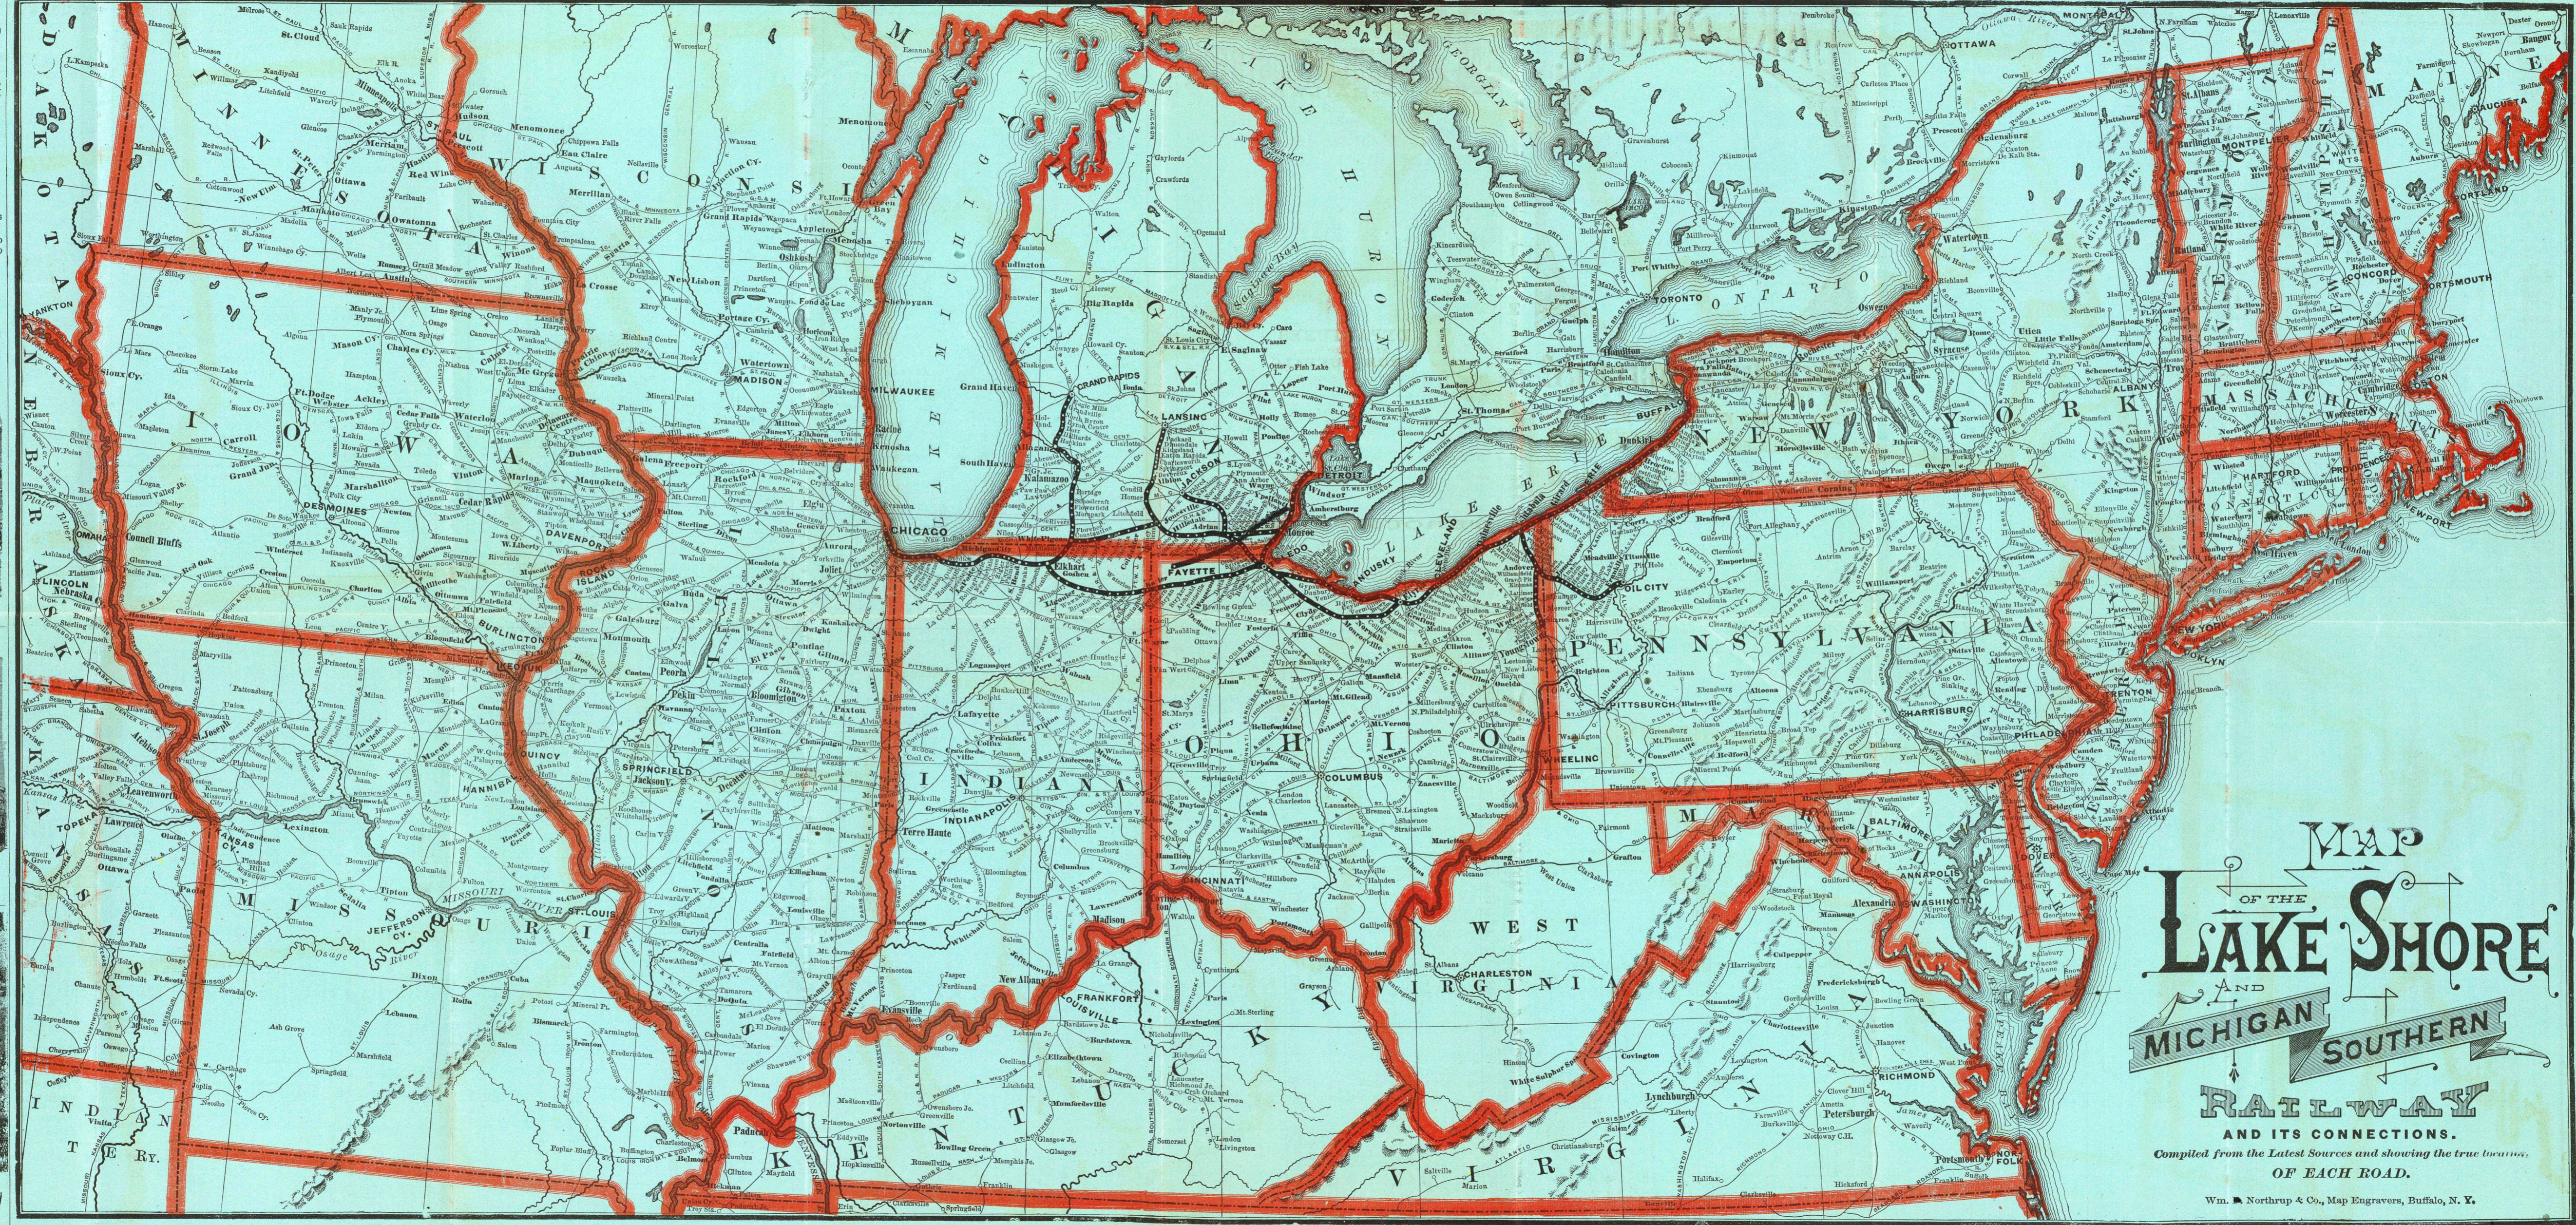

MAP
OF THE
LAKE SHORE
AND
MICHIGAN SOUTHERN
RAILWAY
AND ITS CONNECTIONS.
Compiled from the Latest Sources and showing the true location
OF EACH ROAD.
Wm. Northrup & Co., Map Engravers, Buffalo, N. Y.

ONLY DOUBLE TRACK ROUTE from BUFFALO WEST--CONTINUOUS THROUGH TRAINS, UNSURPASSED EQUIPMENTS, RELIABLE CONNECTIONS, AVOIDING DETENTIONS and AFFORDING Time for REGULAR MEALS in Neat and Commodious DINING HALLS Bountifully Supplied.