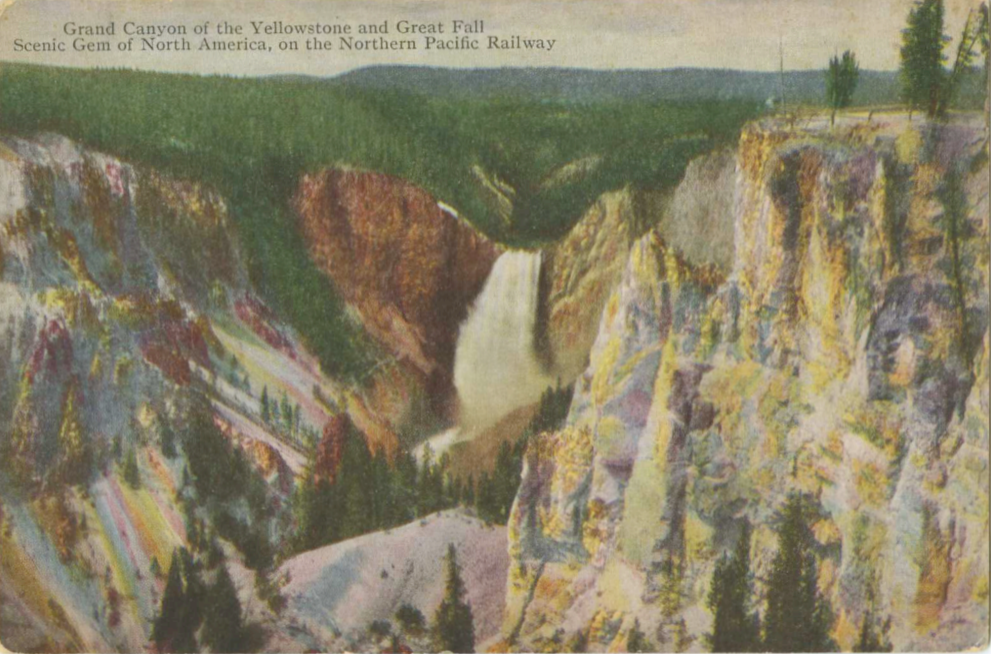

Grand Canyon of the Yellowstone and Great Fall  
Scenic Gem of North America, on the Northern Pacific Railway

## POST CARD

Visit Yellowstone National Park via the Northern Pacific Railway—the Direct and Only Line to Gardiner Gateway, Original Northern Entrance. June 15 to Sept. 15.

**P. W. PUMMILL,**

**District Passenger Agent,**