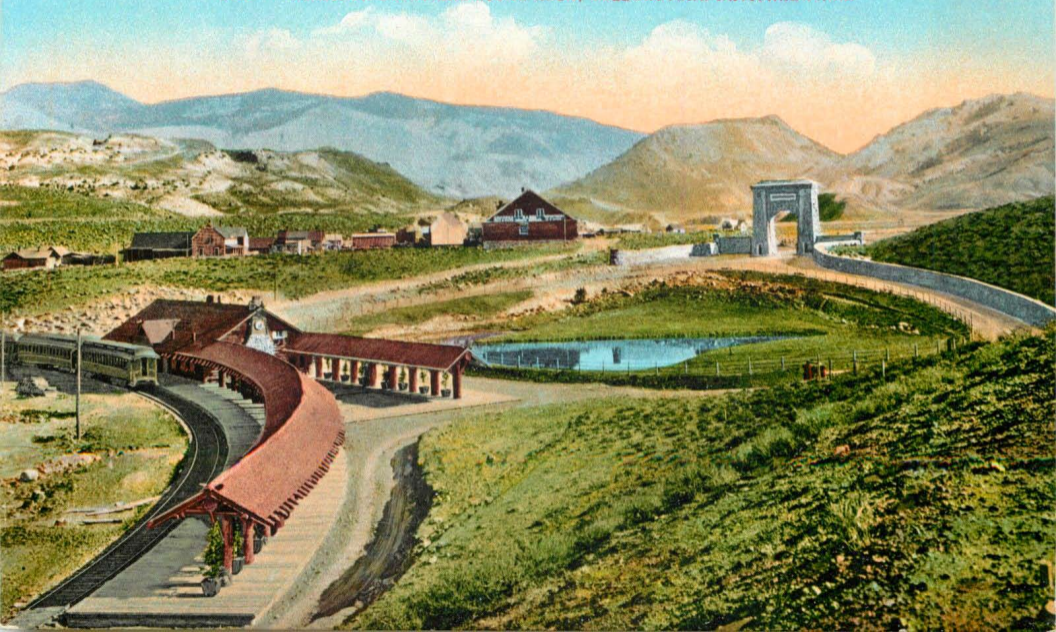

1349 -- GARDINER DEPOT AND STONE ARCH, YELLOWSTONE NATIONAL PARK.

THIS SPACE FOR CORRESPONDENCE

Post Card

PLACE
STAMP HERE

DOMESTIC
ONE CENT

FOREIGN
TWO CENTS

THIS SPACE FOR ADDRESS ONLY