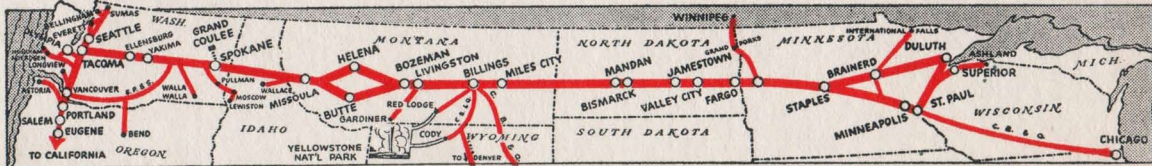

● *Meet America's
Best Known Potato!*

Weighing in at approximately two pounds, Northern Pacific "Great Big Baked Potatoes" from the Yakima Valley of Washington have qualified for the dining car championship in size, shape, smoothness, quality and flavor since 1909. People say they are symbolic of the superlatives in travel pleasure and scenery found on the North Coast Limited route. Hearty meals are only 50c and up.

TRAVEL AND SHIP VIA

NORTHERN PACIFIC RAILWAY—“Main Street of the Northwest”

E. E. NELSON
Passenger Traffic Manager
St. Paul, Minn.

M. M. GOODSILL
General Passenger Agent
St. Paul, Minn.

G. W. RODINE
General Passenger Agent
Seattle, Wash.