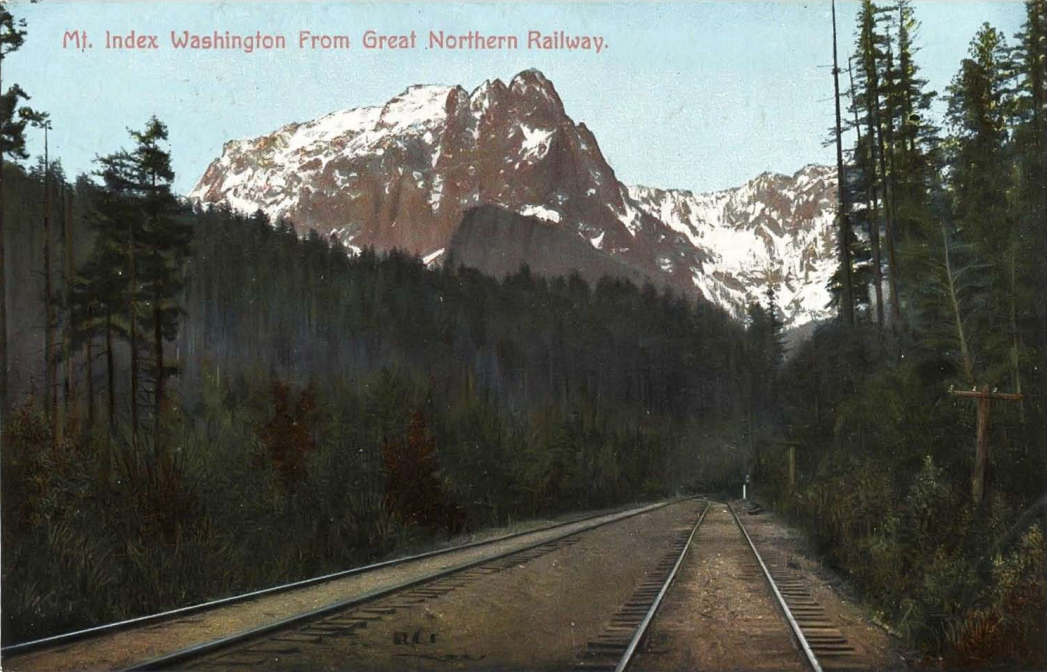

Mt. Index Washington From Great Northern Railway.

No. 5058. Publ. by Portland Post Card Co., Portland Ore. & Seattle, Wash.  
(Made in Germany.)