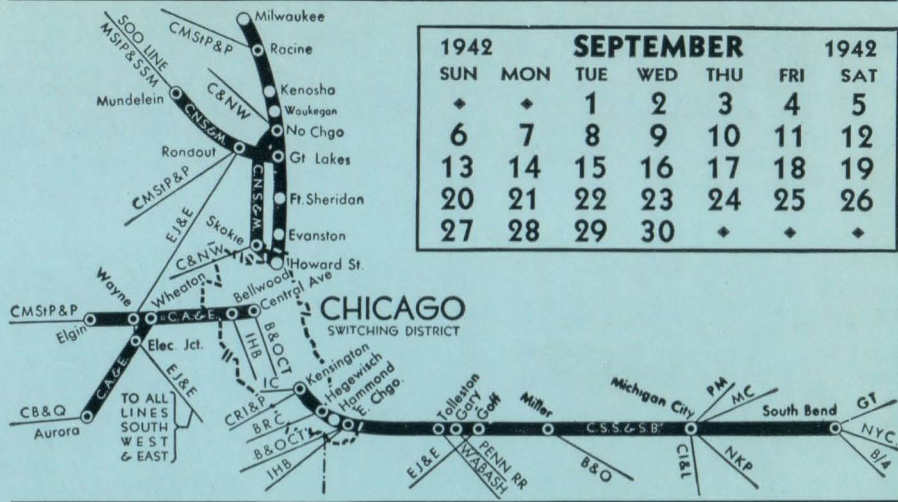

# TRUSTWORTHY RAILING

**GEO. W. SISK, General Agent**  
 Chicago, North Shore & Milwaukee R.R. - Chicago, South Shore & South Bend R.R.  
 Chicago, Aurora & Elgin R.R.  
 800 Board of Trade - KANSAS CITY, MO. - Phone VICTOR 5470