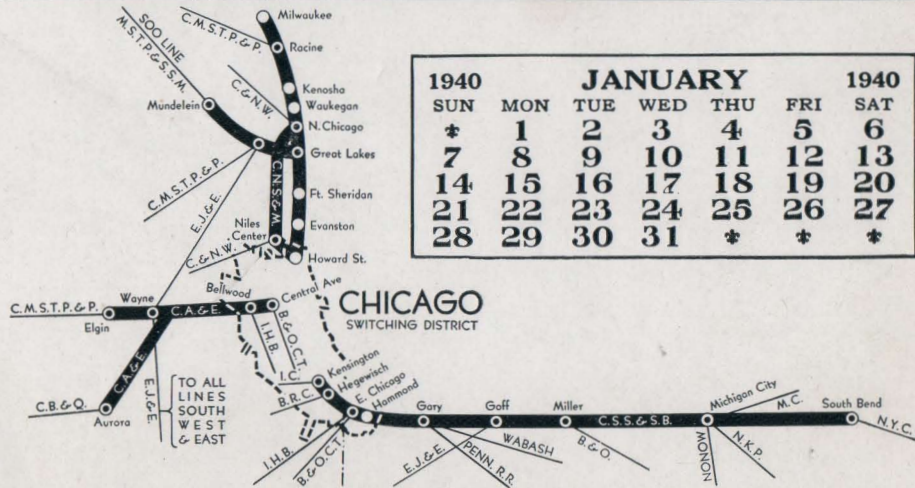

EASY MORAN
© BEB

Shape Ahoy!

NEVER A LET-DOWN
We are alert to all emergencies.

1940		JANUARY					1940
SUN	MON	TUE	WED	THU	FRI	SAT	
*	1	2	3	4	5	6	
7	8	9	10	11	12	13	
14	15	16	17	18	19	20	
21	22	23	24	25	26	27	
28	29	30	31	*	*	*	