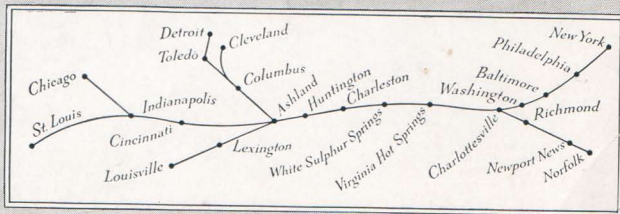

“*Sleep like a Kitten*”

**THE GEORGE WASHINGTON
THE SPORTSMAN • THE F. F. V.**

The Finest Fleet of Air-Conditioned Trains in the World

J. F. HANSTEIN, Dist. Pass. Agt., 1218 Olive St., Rm. 714, St. Louis, Mo. Ph. Cen. 2666

CHESAPEAKE & OHIO LINES