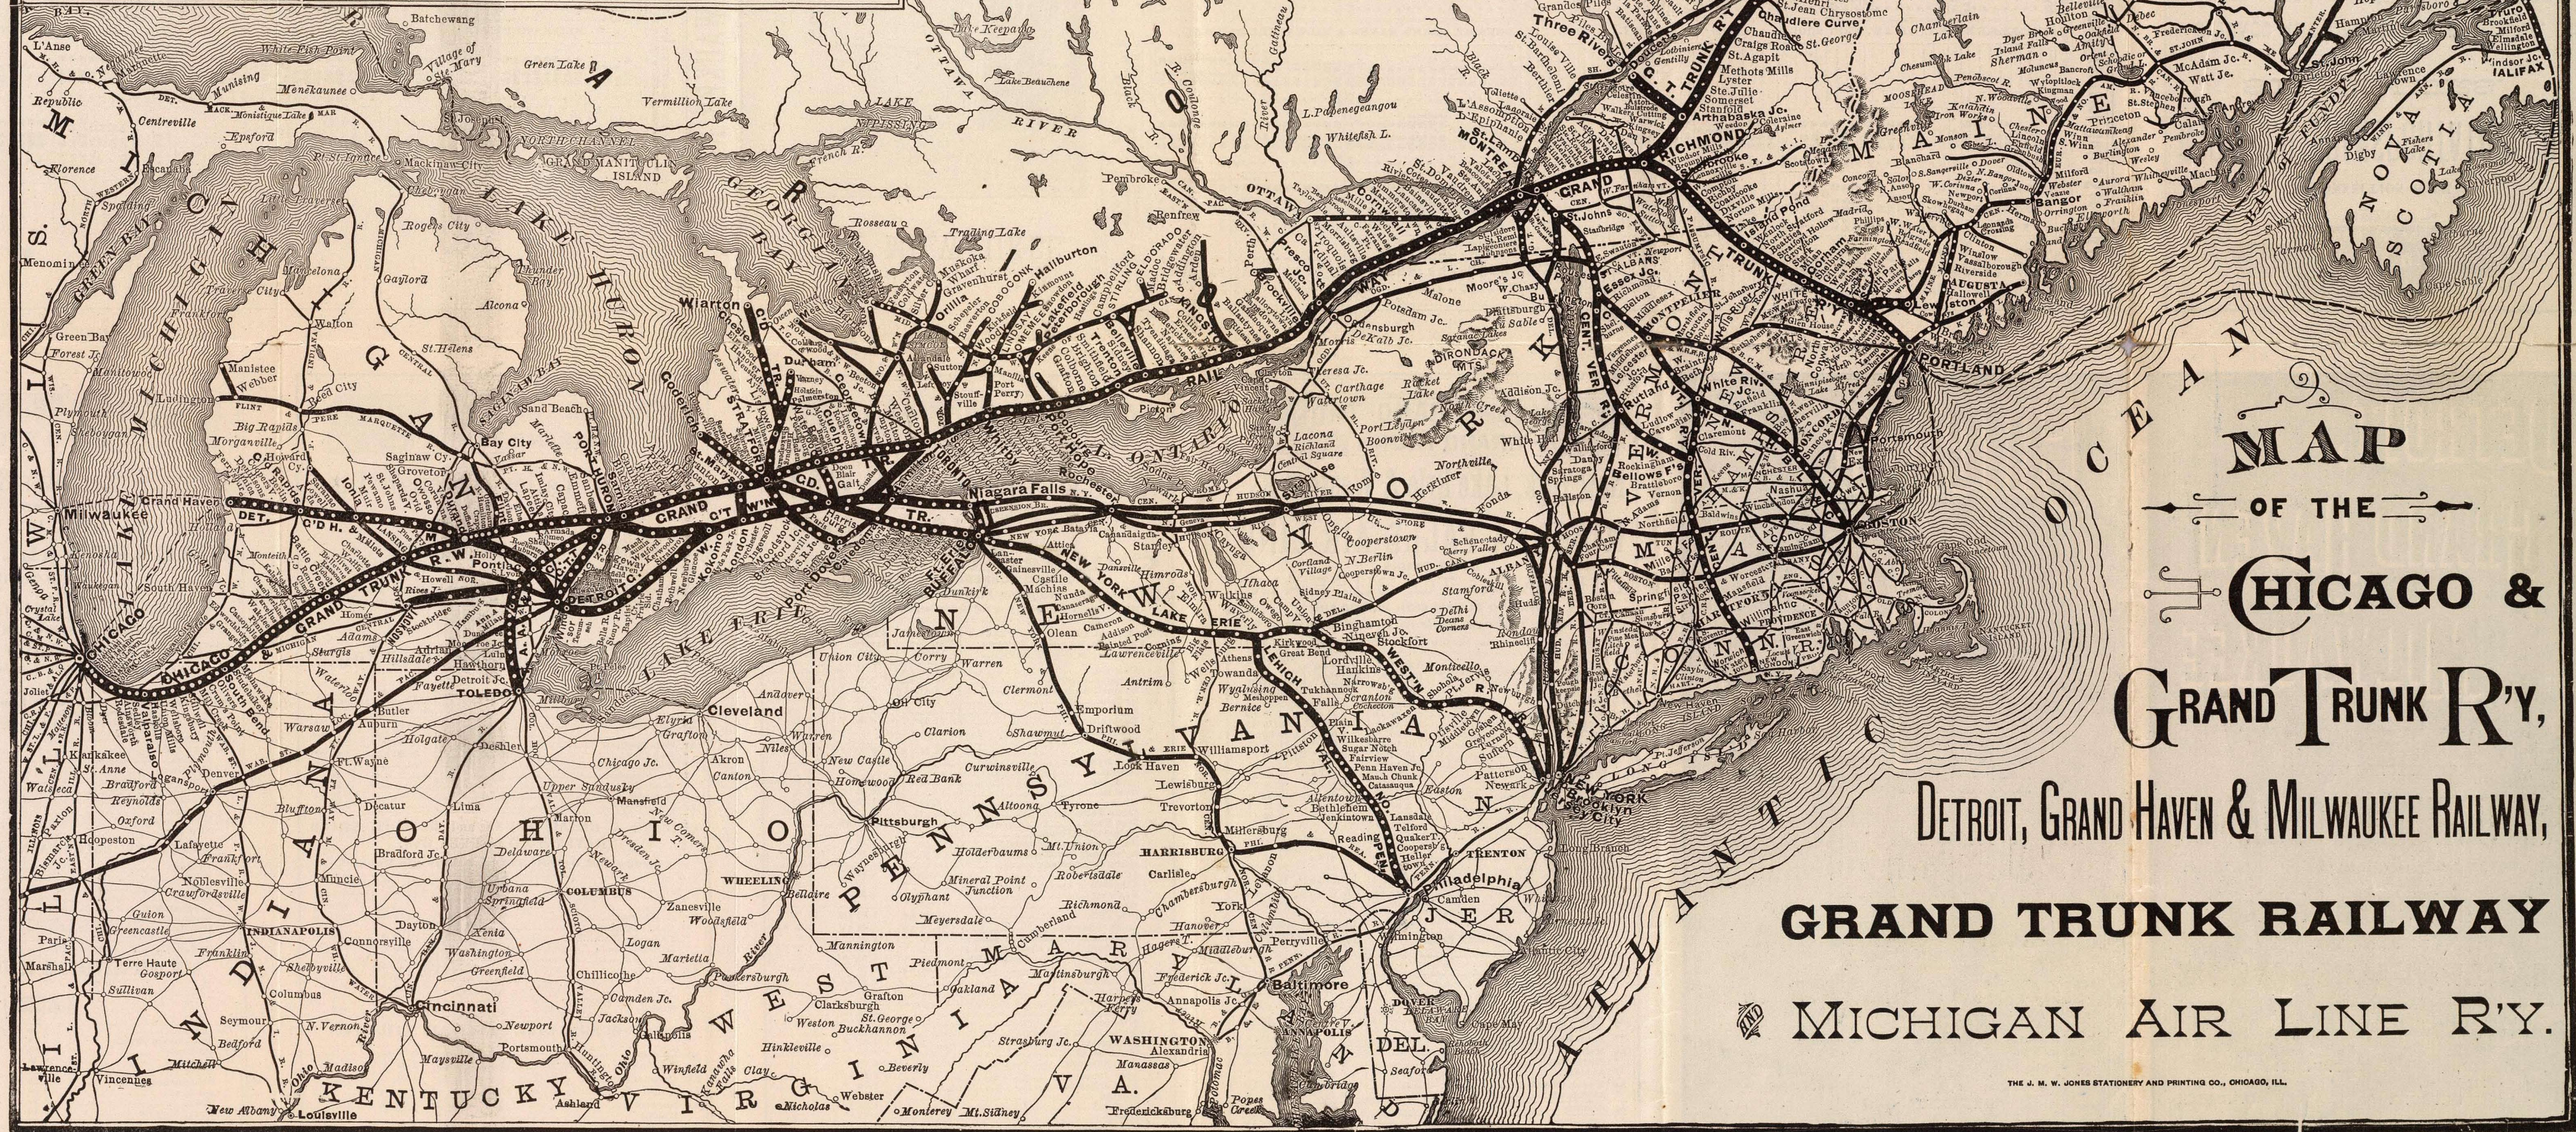

NEW
DEARBORN STATION.
ALL TRAINS OF THE CHICAGO & GRAND TRUNK RAILWAY ARRIVE AND DEPART FROM THIS DEPOT.
"Which is the finest in the West."
OCCUPYING THE ENTIRE BLOCK BETWEEN POLK AND TAYLOR STREETS AND THIRD & FOURTH AVENUES, CHICAGO.

MAP OF THE CHICAGO & GRAND TRUNK R'Y,
DETROIT, GRAND HAVEN & MILWAUKEE RAILWAY,
GRAND TRUNK RAILWAY
MICHIGAN AIR LINE R'Y.

GRAND TRUNK RAILWAY (Michigan Air Line Division)		GRAND TRUNK RAILWAY (Detroit & Port Huron Division)	
No. 1	No. 2	No. 3	No. 4
Mixed No. 1	Mixed No. 2	Mixed No. 3	Mixed No. 4
8:00 AM	8:00 AM	8:00 AM	8:00 AM
11:00 AM	11:00 AM	11:00 AM	11:00 AM
2:00 PM	2:00 PM	2:00 PM	2:00 PM
5:00 PM	5:00 PM	5:00 PM	5:00 PM
8:00 PM	8:00 PM	8:00 PM	8:00 PM