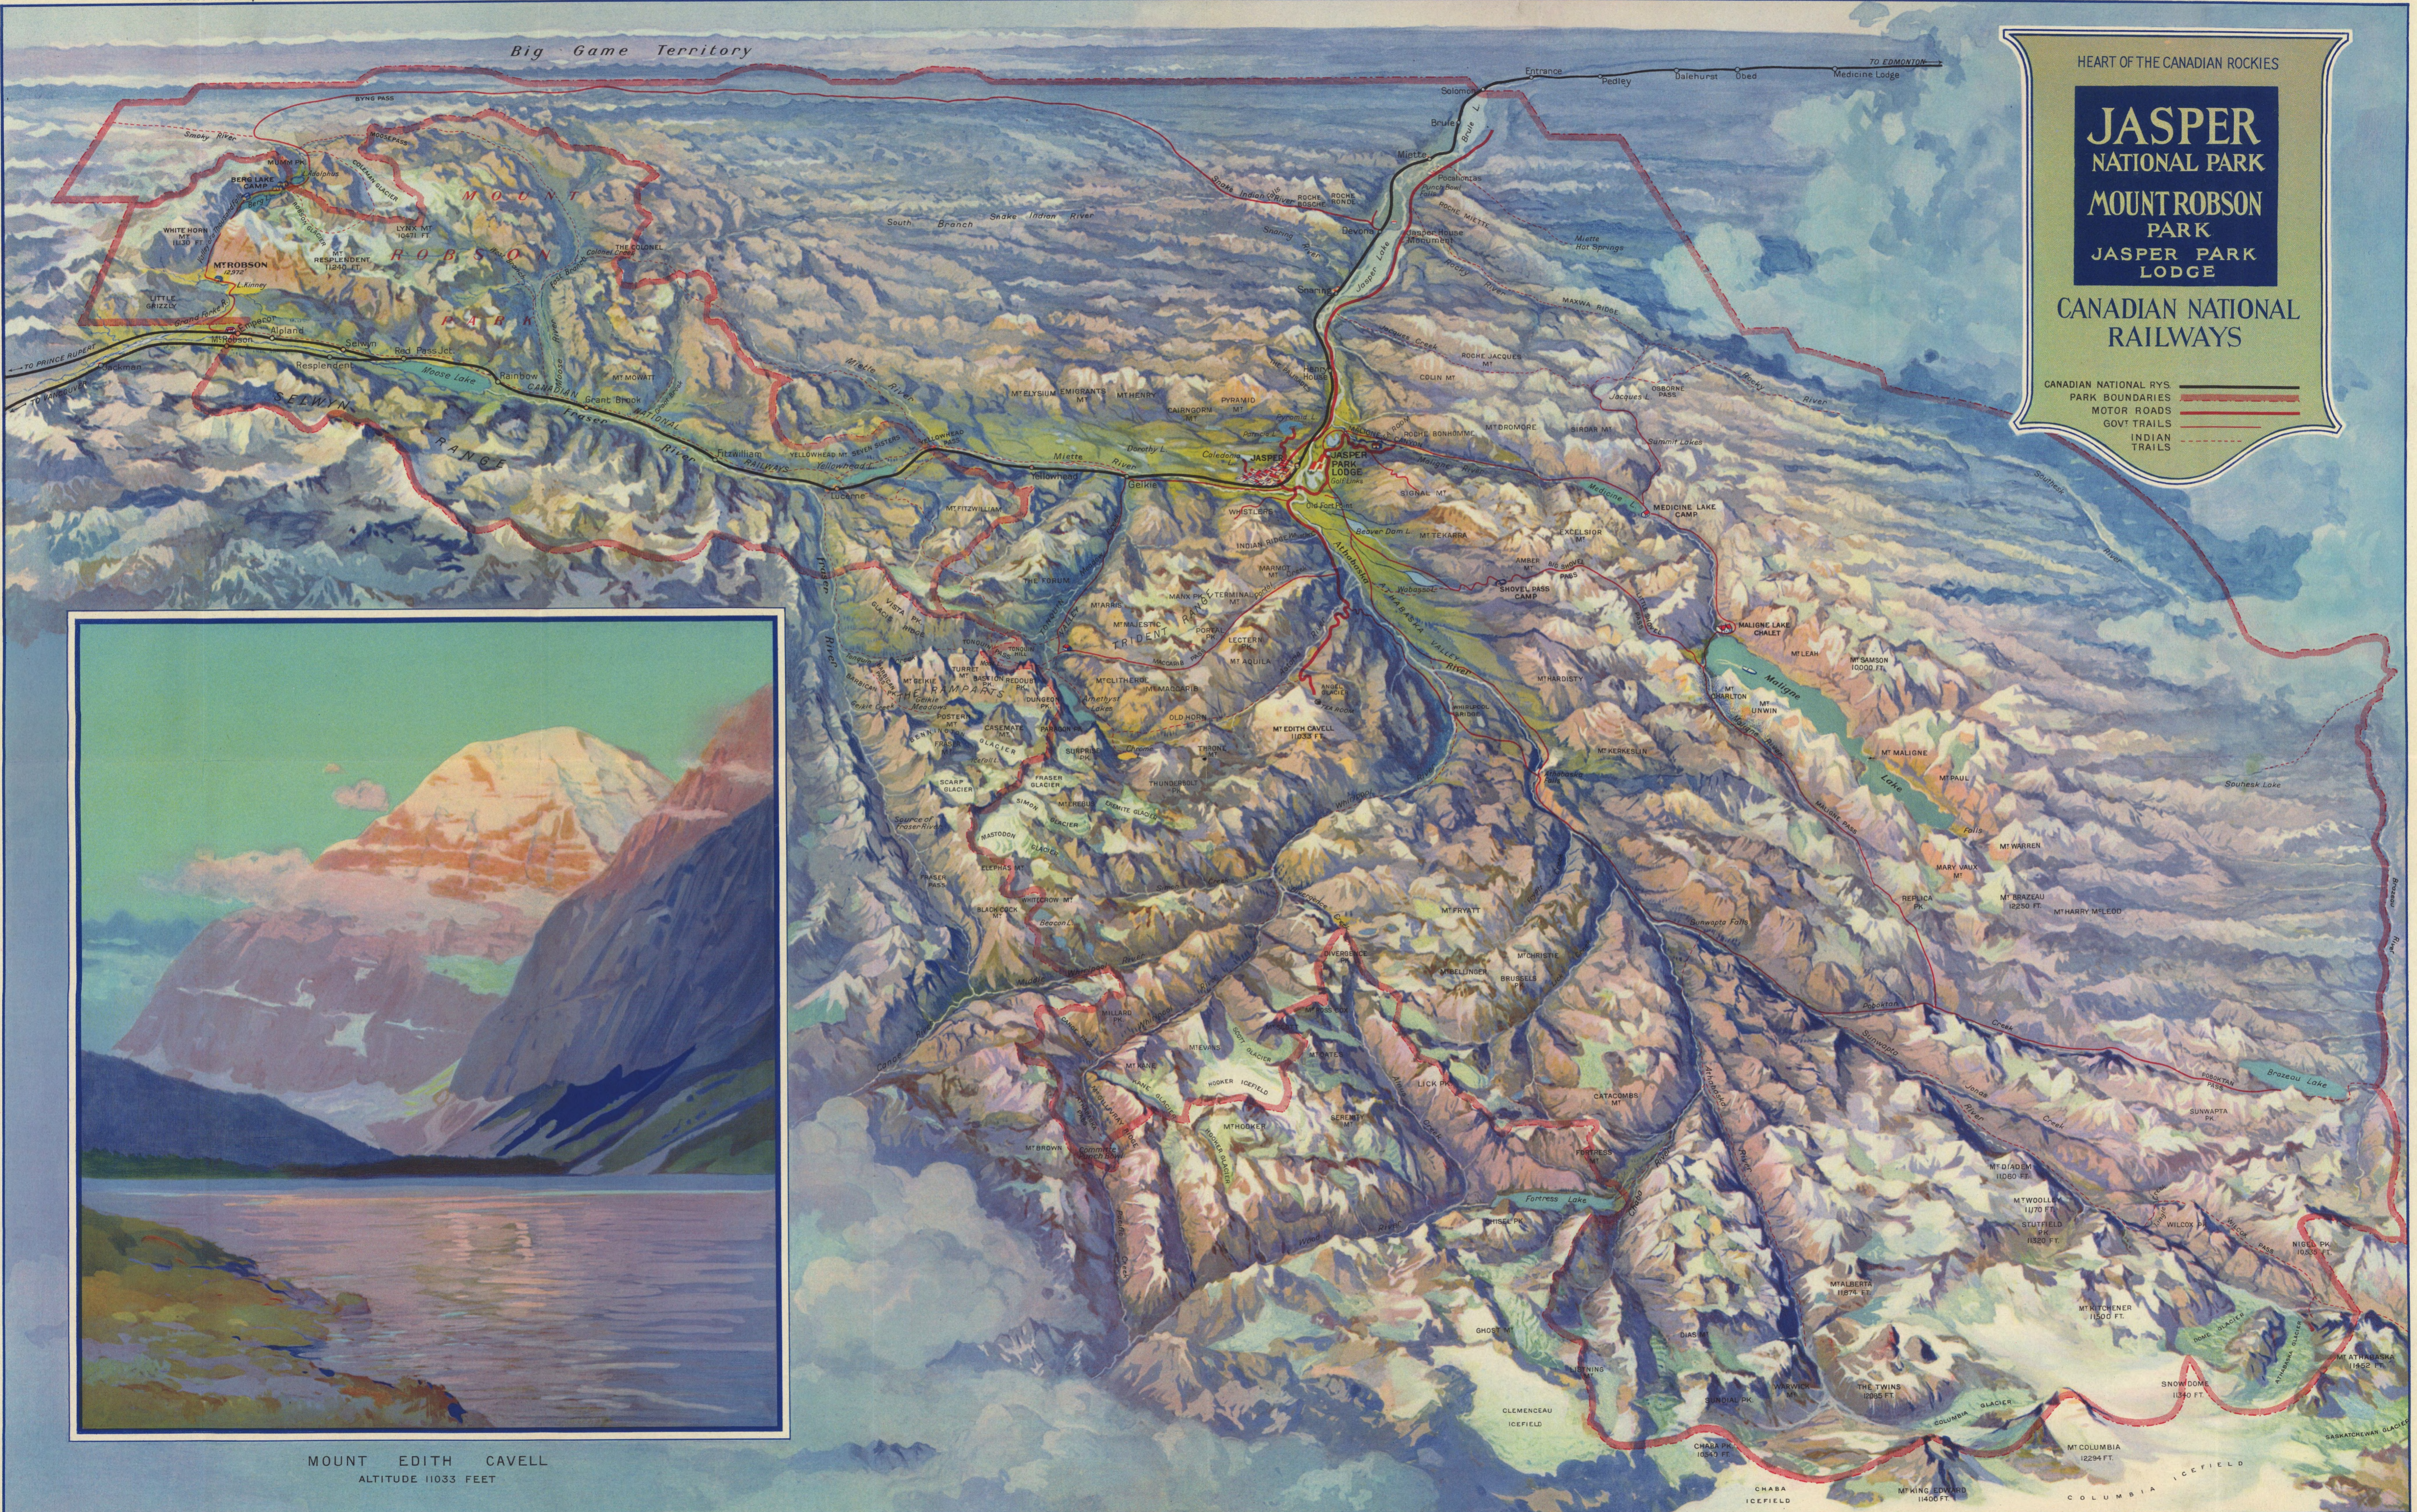

Big Game Territory

HEART OF THE CANADIAN ROCKIES

JASPER NATIONAL PARK

MOUNT ROBSON PARK

JASPER PARK LODGE

CANADIAN NATIONAL RAILWAYS

- CANADIAN NATIONAL RYS
- PARK BOUNDARIES
- MOTOR ROADS
- GOVT TRAILS
- INDIAN TRAILS

MOUNT EDITH CAVELL
ALTITUDE 11033 FEET